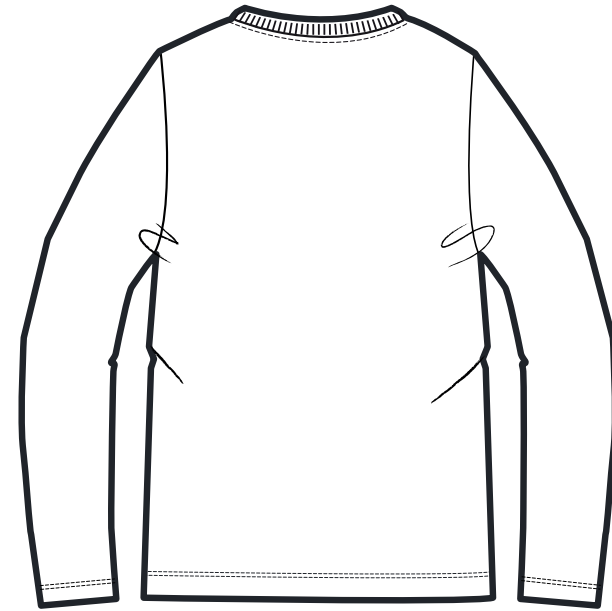

FRONT

BACK

| SIZES | | S | M | L | XL | XXL |
|-------|--------------------------------|------|------|------|------|------|
| A | Half Chest 2,5cm below armhole | 48 | 51 | 54 | 57 | 60 |
| B | Body Length (from HPS) | 69,5 | 71,5 | 73,5 | 75,5 | 77,5 |
| C | Sleeve length | 66 | 67 | 68 | 69 | 70 |