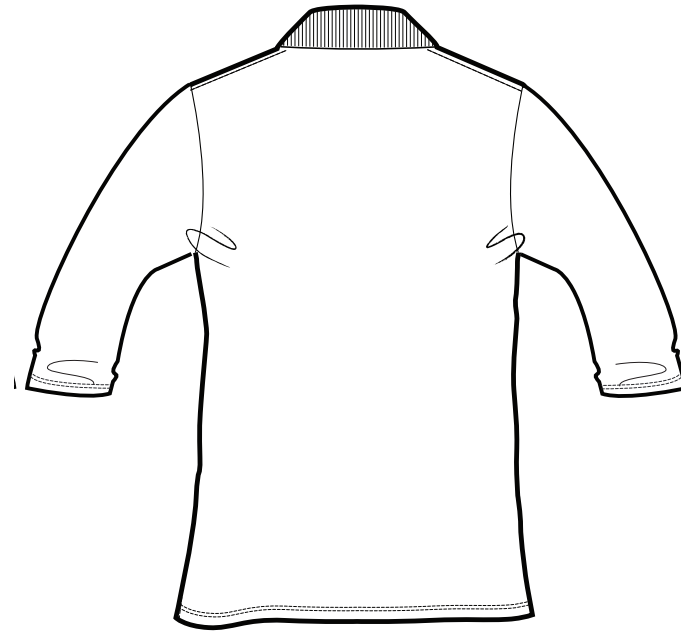

FRONT

BACK

SIZES		XS	S	M	L	XL	XXL
A	Half Chest 2,5cm below armhole	39,5	42	45	48	51	54
B	Body Length (from HPS)	60	62	64	66	67	67
C	Sleeve length	32	32	33	33	34	34