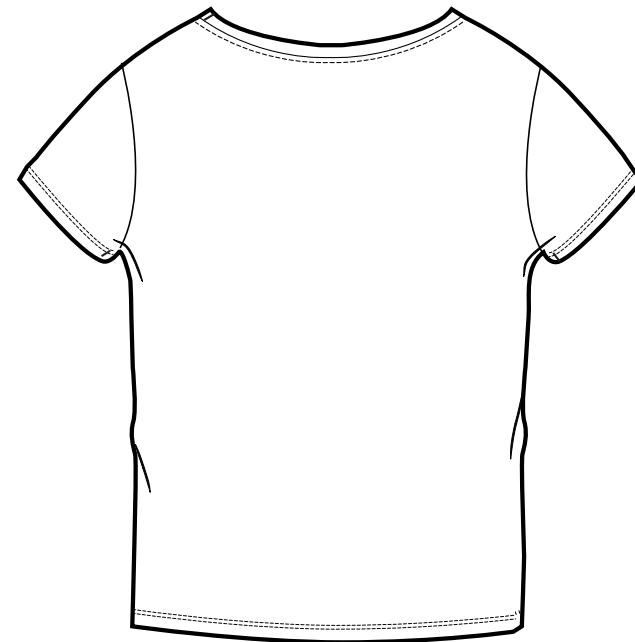

FRONT

BACK

SIZES		XS	S	M	L	XL
A	Half Chest 2,5cm below armhole	45,5	48	51	54	57
B	Body Length (from HPS)	62	64	66	68	69
C	Sleeve length	15	15	16	16	17