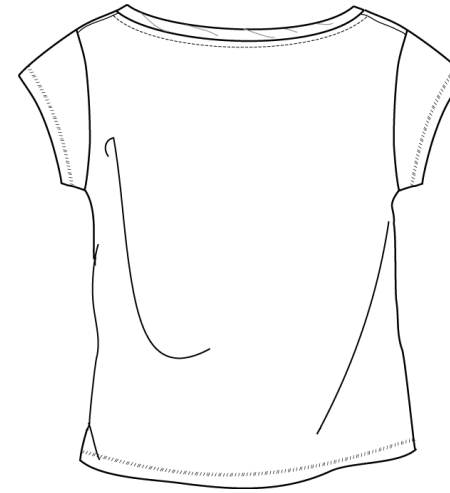

FRONT

BACK

SIZES		XS	S	M	L
A	Half Chest 2,5cm below armhole	44,5	47	49,5	52,5
B	Body Length (from HPS)	57,5	60	62,5	65
C	Sleeve length	10,5	11,3	12	12,5