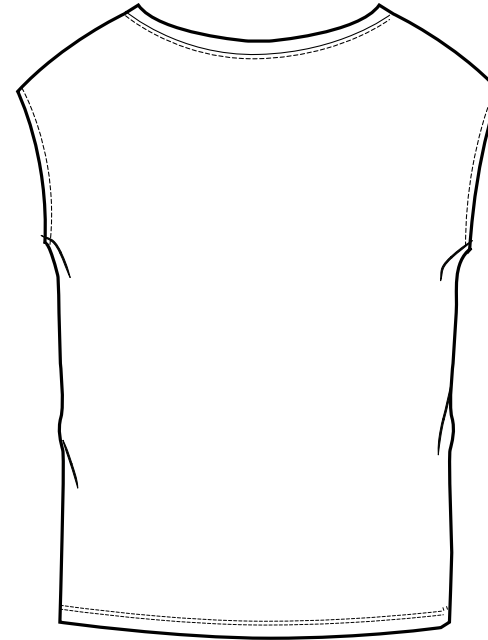

FRONT

BACK

SIZES		XS	S	M	L	XL
A	Half Chest 2,5cm below armhole	44,5	47	50	53	56
B	Body Length (from HPS)	58	60	62	64	65
C	Sleeve length	N/A	N/A	N/A	N/A	N/A