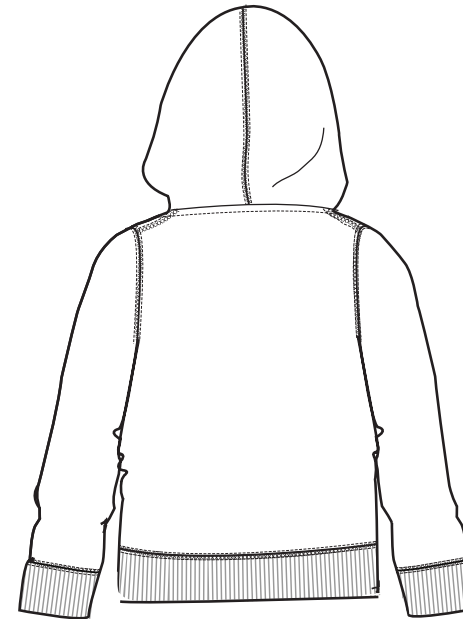

FRONT

BACK

SIZES		XXS	XS	S	M	L	XL	XXL
A	Half Chest 2,5cm below armhole	41	43,5	46	48,5	51,5	54,5	57,5
B	Body Length (from HPS)	59	61	63	65	67	69	71
C	Sleeve length	60	61,5	63	64,5	66	67,5	69